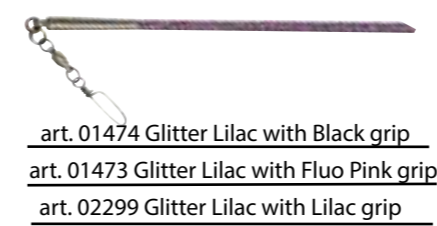

Pastorelli GLITTER Stick with Grip

Glitter fiberglass stick.
Fixed metallic part with rolling piston: both manufactured in titanium. Coloured silicon rubber grip.

- Weight: 29 gr.
- Length: 59,50 cm.
- Stick holder included
- F.I.G. approved **Cod. F.I.G.: 00400**

Our apparatus respect the norm valid today.