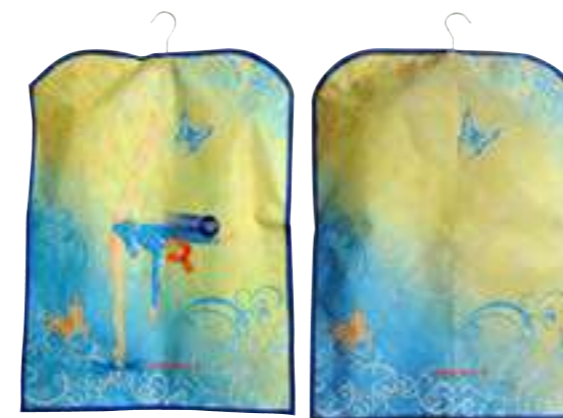

## Pastorelli PAINT Leotard Holder

Leotard Holder in non-woven fabric with illustration dedicated to rhythmic gymnastics, completely closable with side closure. Holds up to 2 leotards. On the back your name or your team name can be written!

art. 01574 Leotard Holder: Stefy with ribbon

art. 01575 Leotard Holder: Josephine with clubs

art. 02383 Leotard Holder: Cecil with ball

art. 01573 Leotard Holder: Lucia with rope

art. 01968 Leotard Holder: Josephine with hoop