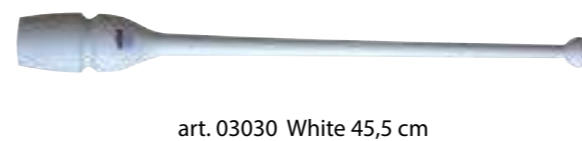

Pastorelli 45,5 cm CONNECTABLE clubs mod. OKSANA

Entirely in PLASTIC, ideal for a first approach to the use of clubs and first evolutions with the connectable feature.

1. Length: 45.50 cm
   - F.I.G. approved
2. **Cod F.I.G 03030**

Our apparatus respect the norm valid today.