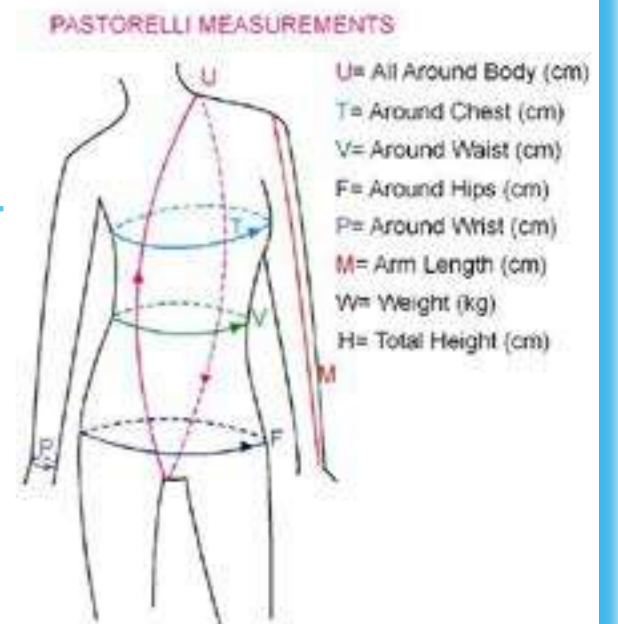

Create your own leotard: every detail of your leotard including colour, shading and pattern can be customized by our designers.