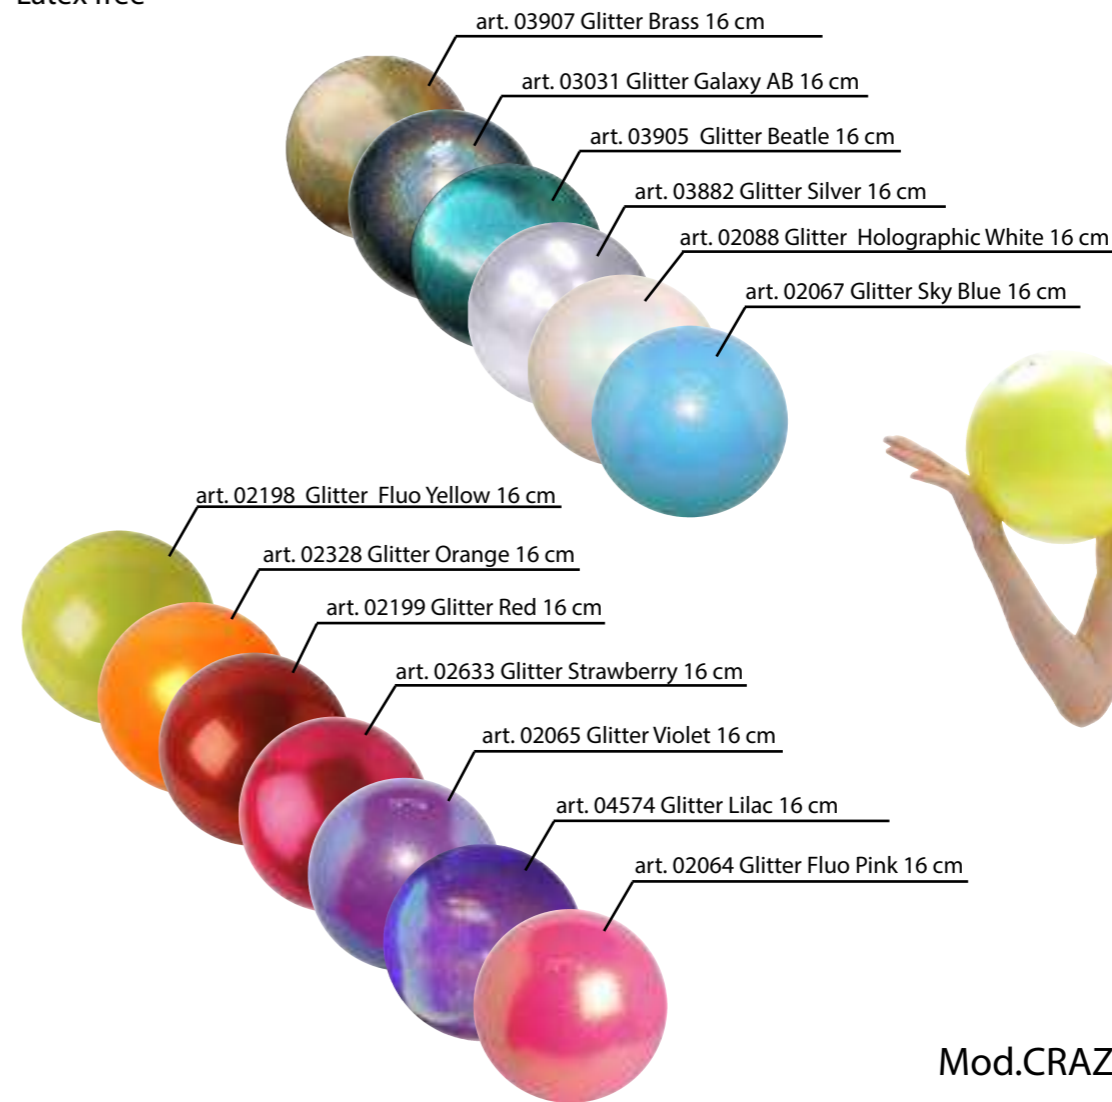

Pastorelli GLITTER HIGH VISION 16 cm Gym Ball for BEGINNERS

- Diameter: 16 cm.
- Latex free

Synthetic Ball with glitter providing an excellent grip.