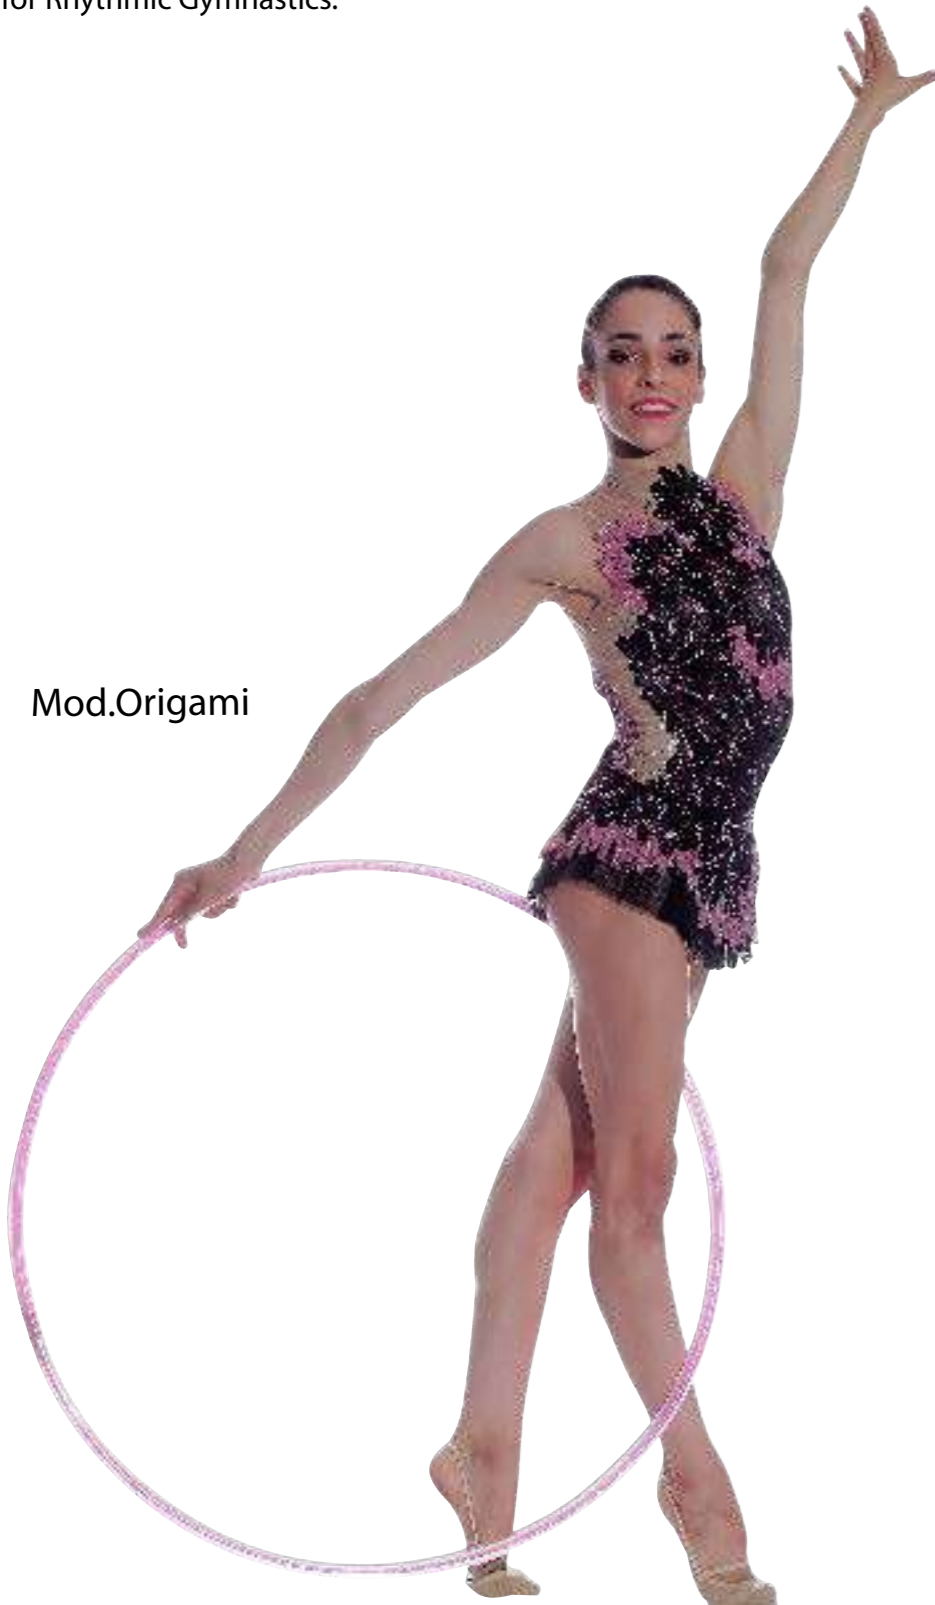

Pastorelli MICROFIBRE Half Shoes

Beige microfibre fabric half shoes with 2 elastic bands.
Terry cloth interior, for immediate comfort from the first use.

The shape of the shoe immediately forms to your foot.

The highest performance of the shoe, as far as shape and softness are concerned, is reached from the very first moment you wear it. The shoe grips perfectly the floor at landings.

Expected average life: 2-4 months, for 15 hours of training sessions a week on a training carpet suitable for Rhythmic Gymnastics.

Mod.Origami

- art. 01641 n.XXS (26-29)*
- art. 01642 n.XS (30-31)*
- art. 01643 n.S (32-33)*
- art. 01644 n.M (34-35)*
- art. 01645 n.L (36-38)*
- art. 01646 n.XL (39-42)*

* Corresponding European shoe size