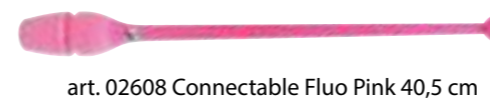

Pastorelli 40,50 cm CONNECTABLE Clubs mod. MASHA

Connectable plastic-rubber clubs, quick and safe to be connected without any adhesive tape. Minimum bounce.

1. Weight: 151-154 gr.
   - Length: 40,50 cm
2. **Cod fig.04762**