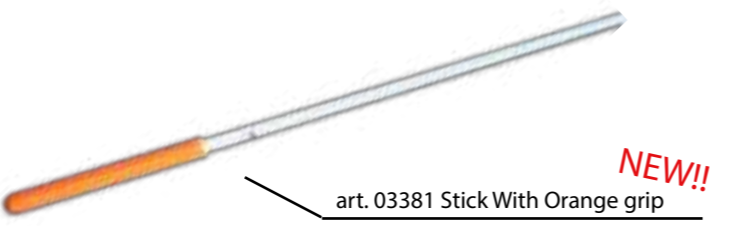

Pastorelli STICK with Grip

Fiberglass stick with pearl-like effect.
Fixed metallic part with rolling piston: both manufactured in titanium. Silicon rubber grip.

- Weight: 29 gr.
- Length: 59,50 cm.
- Stick holder included
- F.I.G. approved **Cod. F.I.G.: 00400**