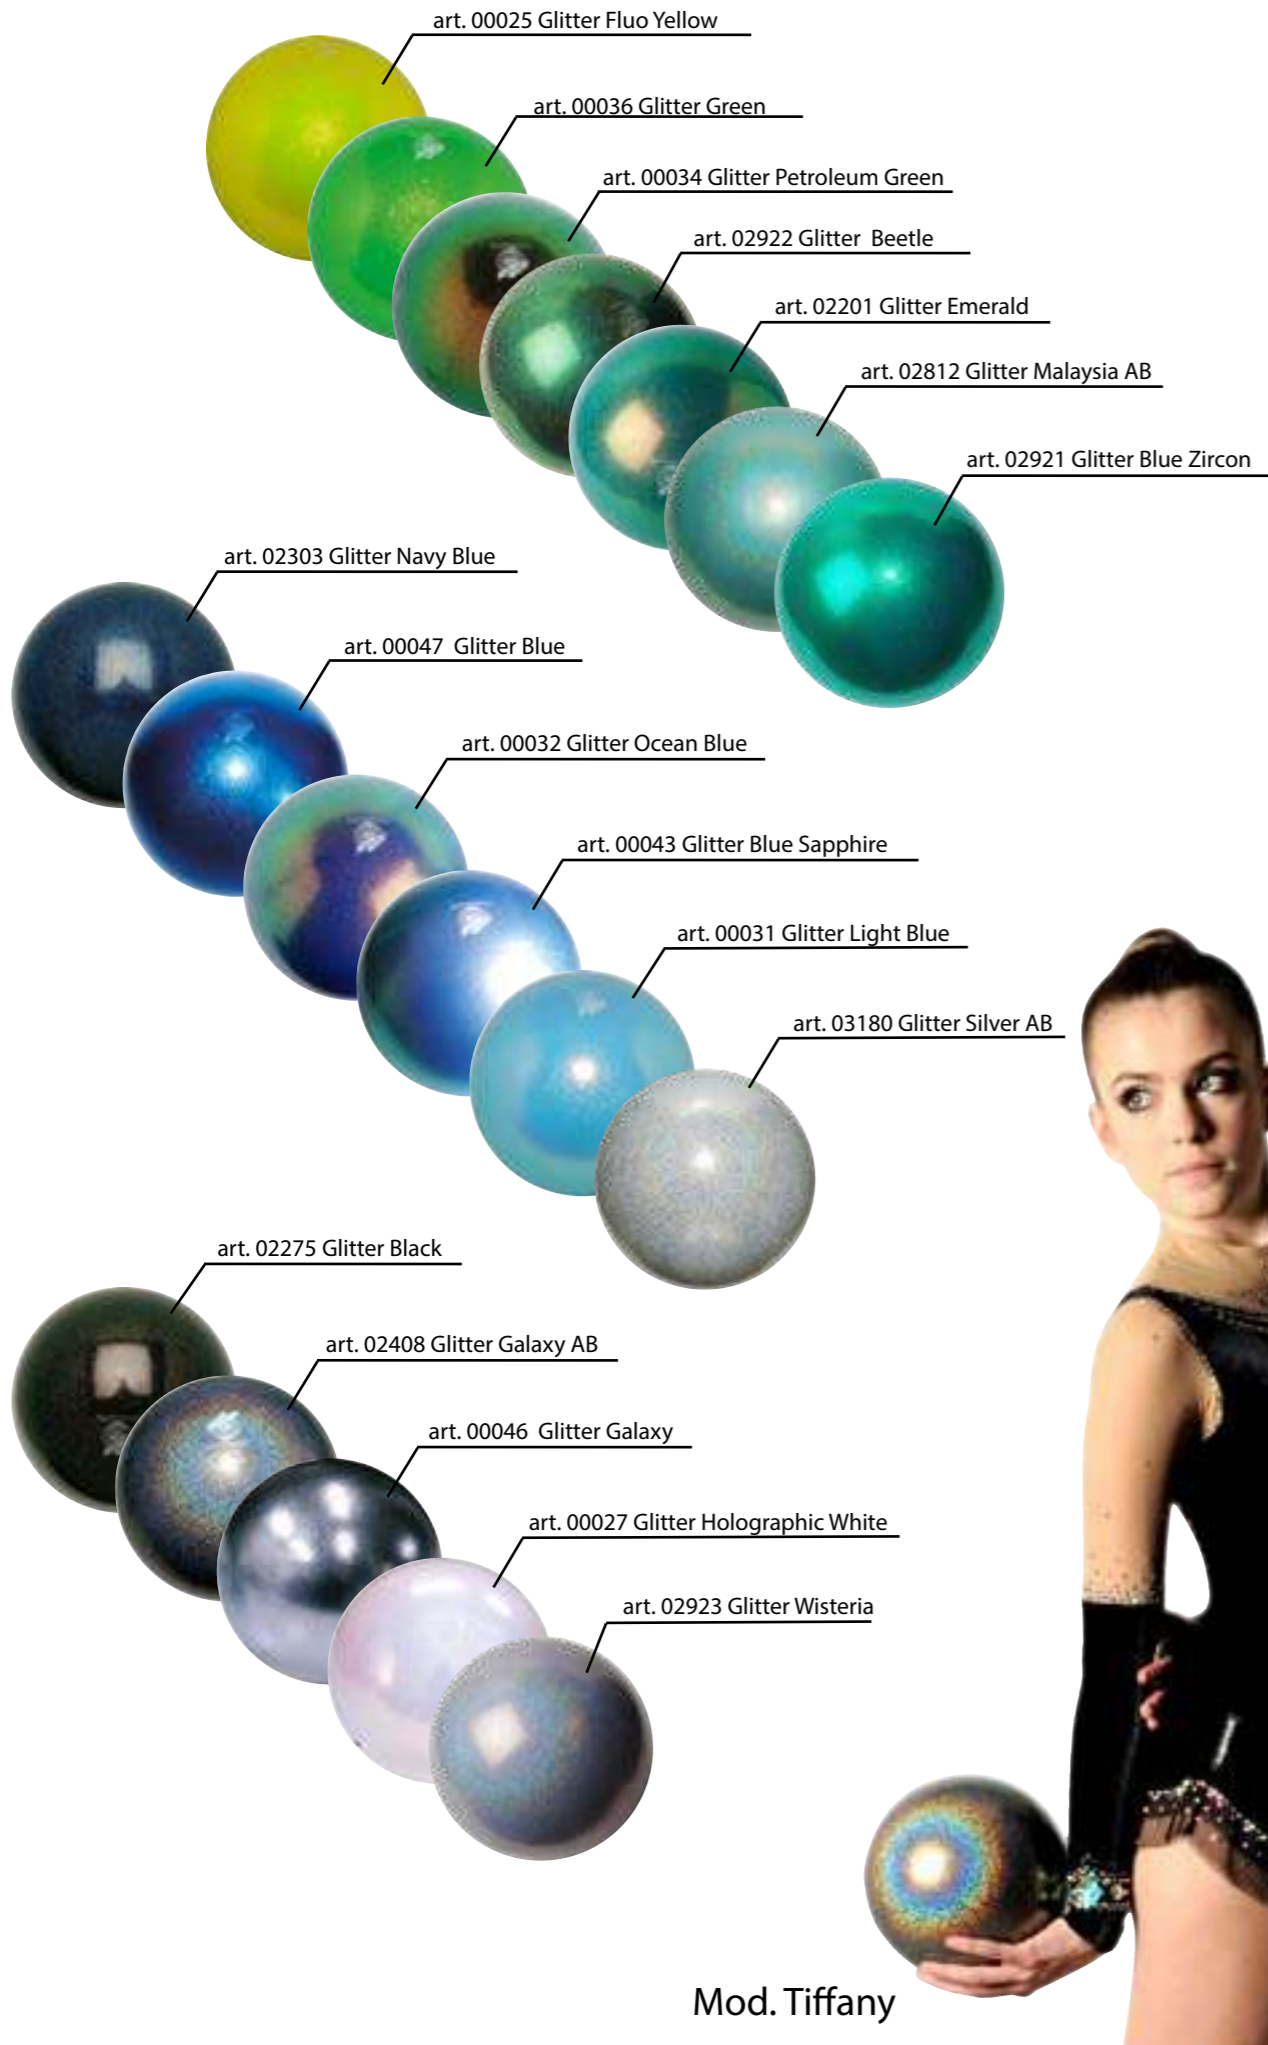

Pastorelli Ball INFLATOR

Recommended for precision inflation of professional gym balls.

1- Hold firmly the main metallic part and fully insert the pin in the ball (Picture A)

2- Use the other hand to inflate by repeatedly pumping the black rubber part of the inflator. (Picture B)

3- Pull out the inflator using the pin without pulling the clack rubber part of the inflator (Picture C)

Pastorelli GLITTER HIGH VISION 16 cm Gym Ball for BEGINNERS

- Diameter: 16 cm.
- Latex free

Synthetic Ball with glitter providing an excellent grip.