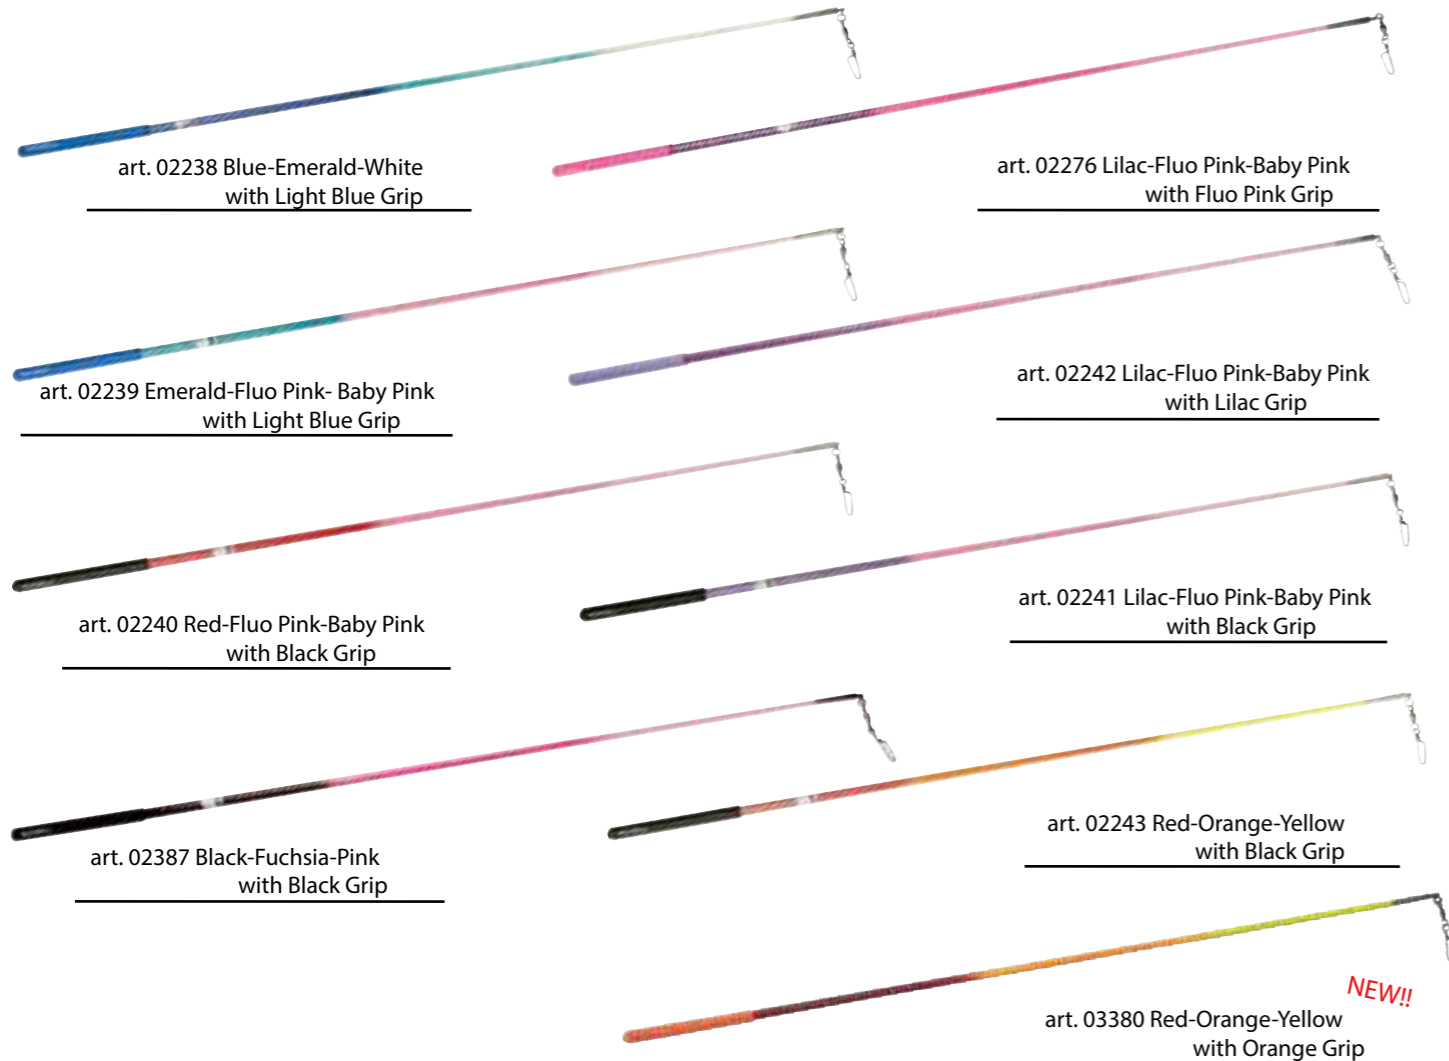

Pastorelli SHADED GLITTER Stick with Coloured Grip

Fiberglass stick. Fixed metallic part with rolling piston completely realized in titanium.
Silicon rubber grip.

Includes practical transparent plastic stick holder.

- Weight: 29 gr.
- Length: 59,50 cm.
- Stick holder included
- F.I.G. approved **Cod.F.I.G.: 00400**

Our apparatus respect the norm valid today.