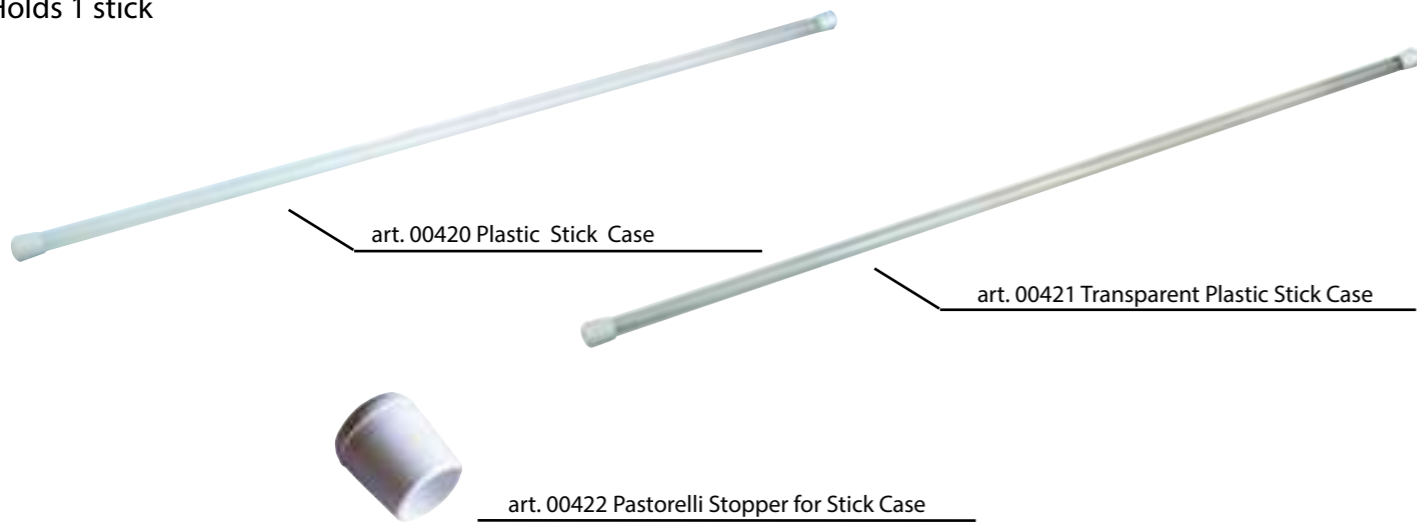

Pastorelli Stick Case

Stick case.
Holds 1 stick

art. 00420 Plastic Stick Case

art. 00421 Transparent Plastic Stick Case

art. 00422 Pastorelli Stopper for Stick Case

Pastorelli EQUIPMENT Holder

Waterproof equipment holder: holds up to 2 hoops, 1 rope, 1 ball, a pair of clubs, 2 sticks and 2 ribbons.