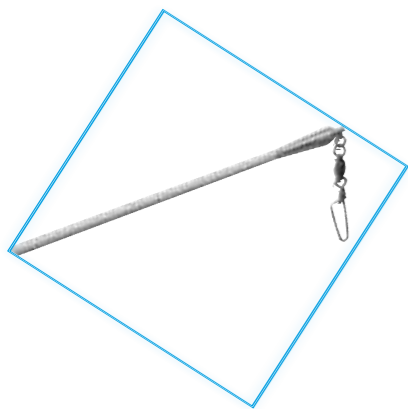

Pastorelli JUNIOR STICK

Fiberglass stick with pearl-like effect.

Fixed metallic part with rolling piston: both manufactured in titanium.

- Weight: 19 gr.
- Length: 50,50 cm.

All kinds of Pastorelli sticks have the following features which make them safer:

- fixed metallic part with rolling piston: both manufactured in titanium.
- Instead of a spiral ring, the first ring is welded closed for greater safety and can be used with Pastorelli cord (art. cod. 00428)

PASTORELLI ROTATOR Stick with Grip

The fixed metallic part is made in Ergan metal, the rolling piston is completely realized in titanium and it has in its interior part a bearing which facilitates the rotation of the piston.

- Length: 50,50 cm.

Cod.Fig 03517

- F.I.G. approved

Our apparatus respect the norm valid today.

PASTORELLI ROTATOR Stick with Grip -LASER line-**NEW!!**

Fibreglass stick in iridescent colours.

The fixed metallic part is made in Ergan metal, the rolling piston is completely realized in titanium and it has in its interior part a bearing which facilitates the rotation of the piston.

- Length: 50,50 cm.

- F.I.G. approved **Cod. F.I.G.: 03517**

Our apparatus respect the norm valid today.