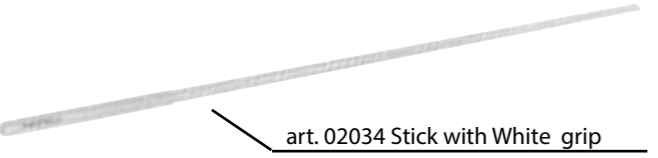

Pastorelli STICK with Grip

Fiberglass stick with pearl-like effect.
Fixed metallic part with rolling piston: both manufactured in titanium. Silicon rubber grip.

- Weight: 29 gr.
- Length: 59,50 cm.
- Stick holder included
- F.I.G. approved **Cod. F.I.G.: 00400**