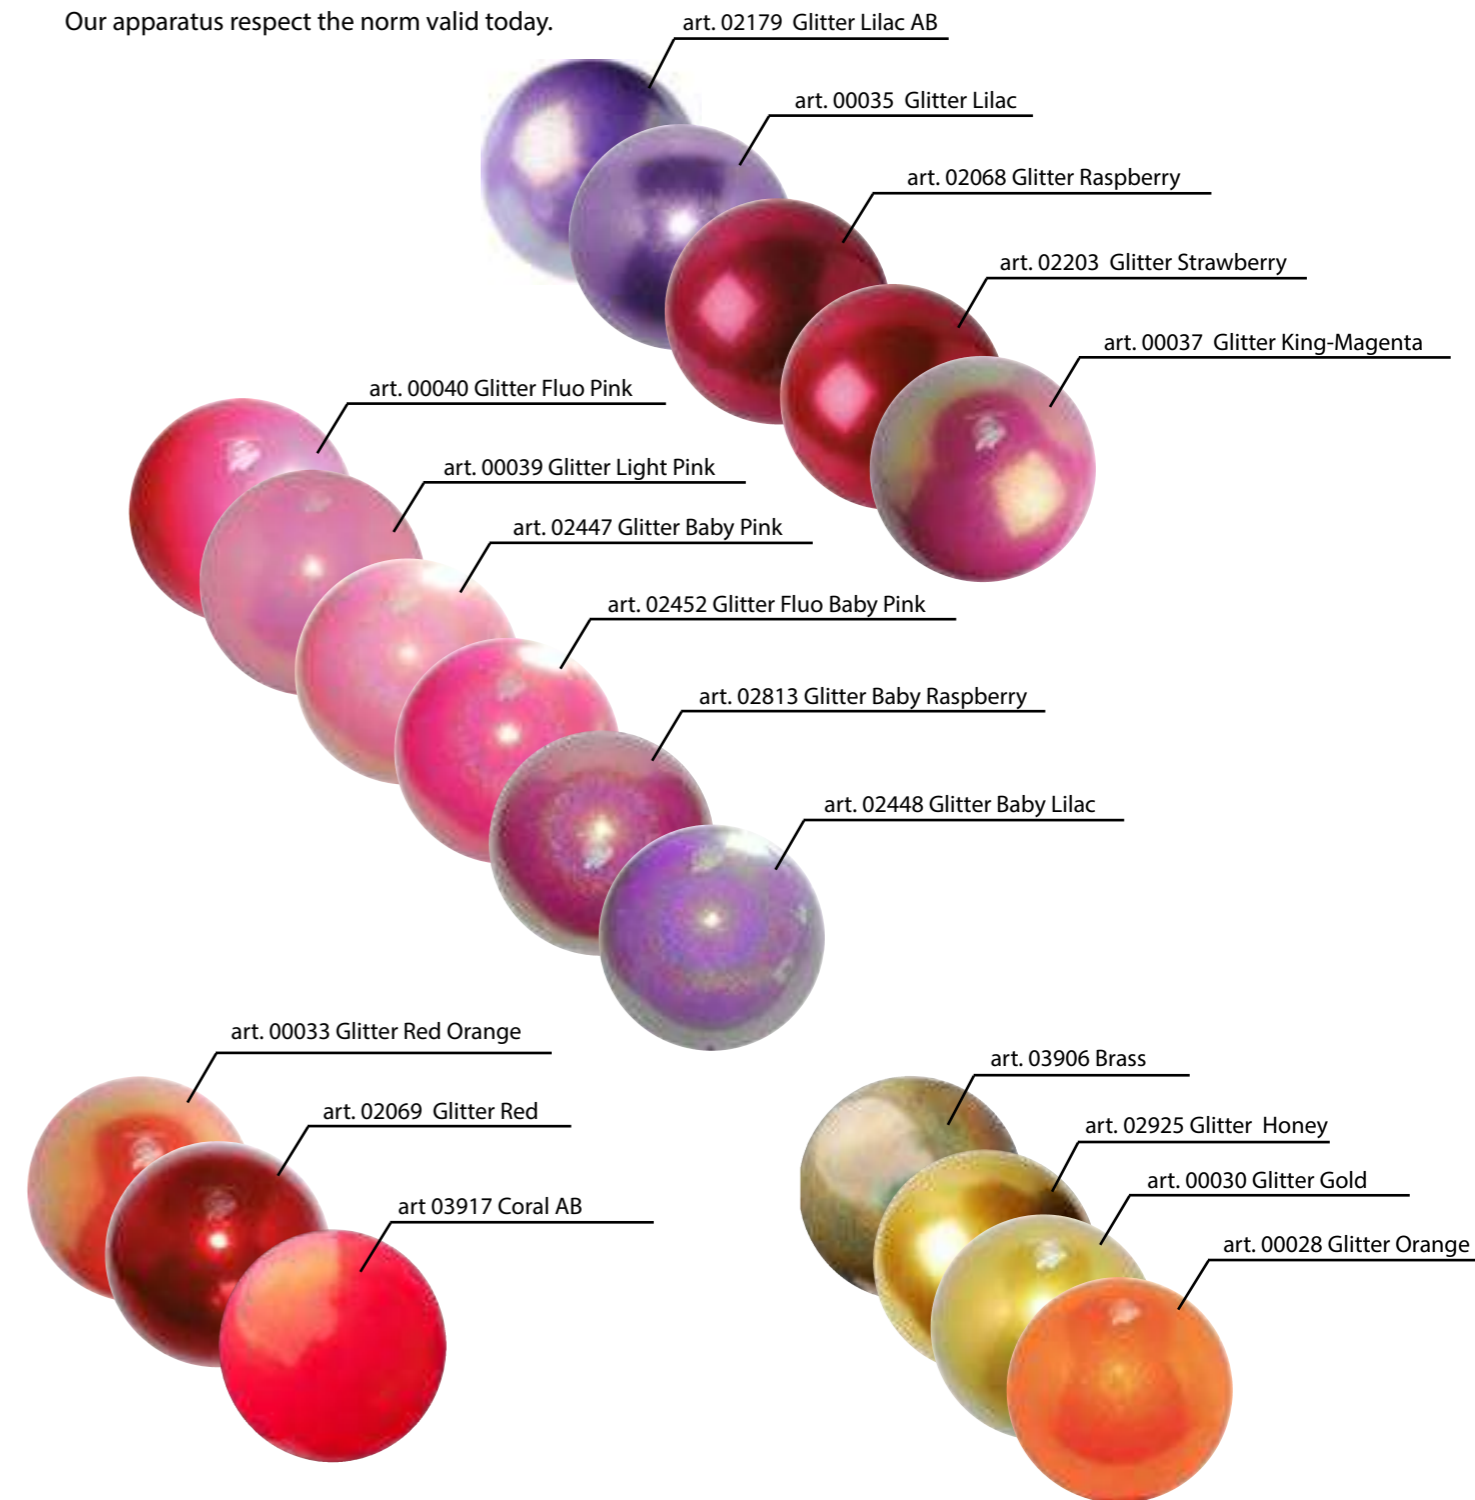

Work in progress: we are updating the catalog with all our news!

Some products may be out of production or under development.

For more information, please consult details in the website.

Our apparatus respect the norm valid today.

Synthetic Ball with glitter providing an excellent grip.

- Weight: 415 gr.
- Diameter: 18 cm.
- F.I.G. approved
- Latex free

Cod F.I.G 00020