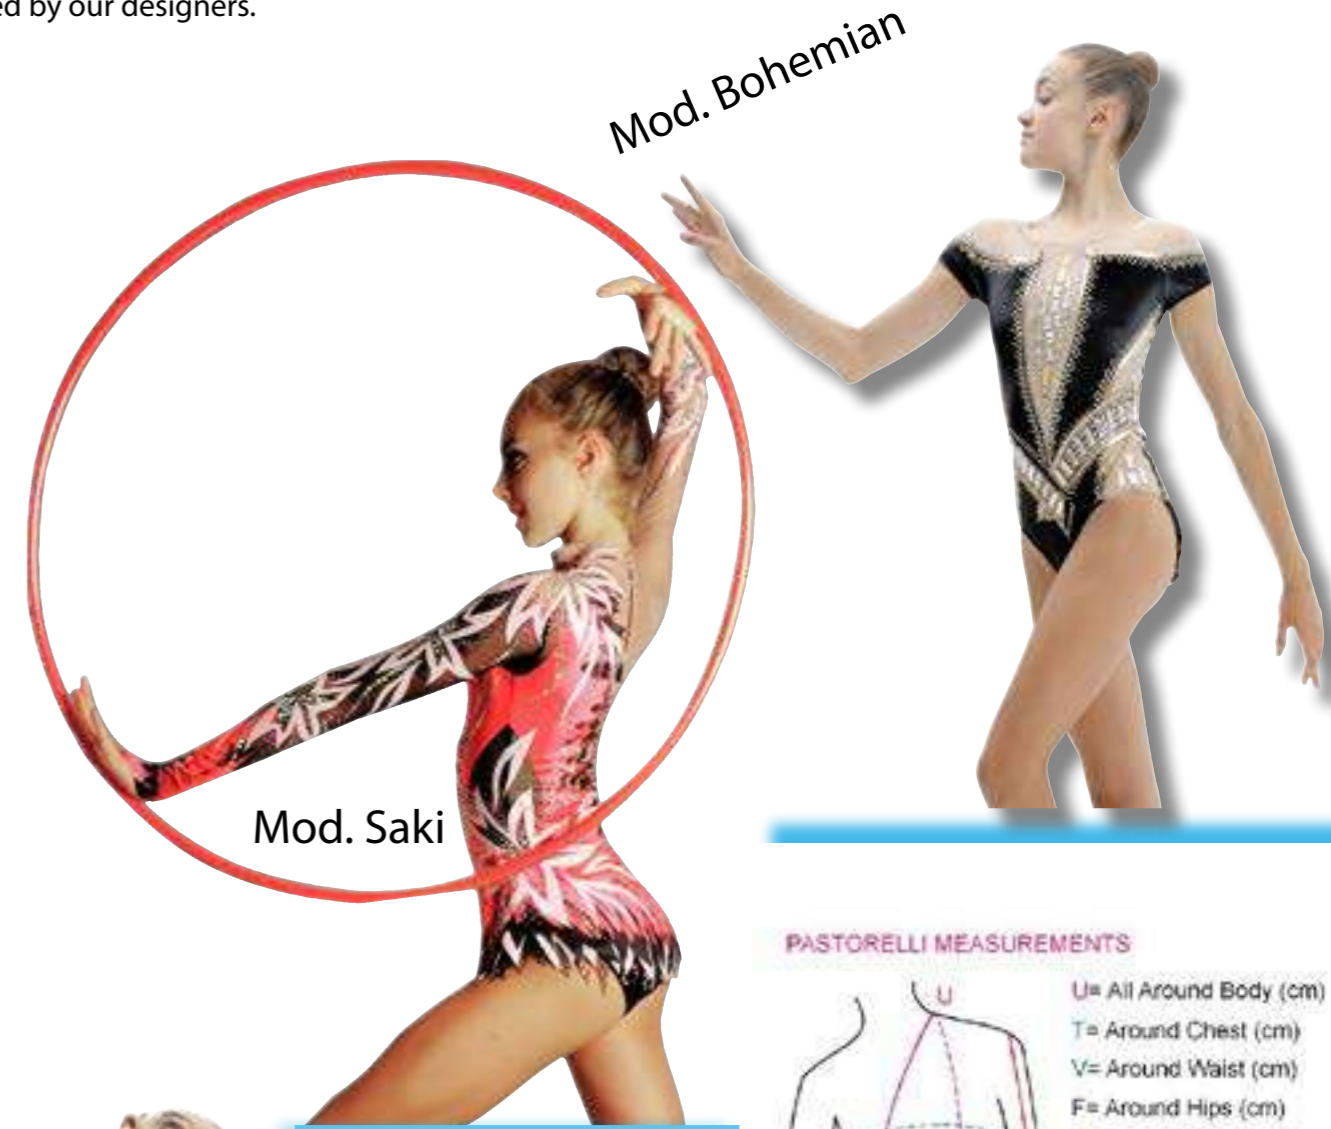

Create your own leotard: every detail of your leotard including colour, shading and pattern can be customized by our designers.