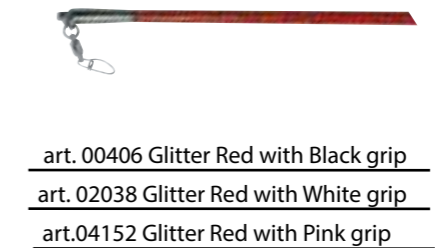

Pastorelli GLITTER Stick with Grip

Glitter fiberglass stick.
Fixed metallic part with rolling piston: both manufactured in titanium. Coloured silicon rubber grip.

- Weight: 29 gr.
- Length: 59,50 cm.
- Stick holder included
- F.I.G. approved **Cod. F.I.G.: 00400**

Our apparatus respect the norm valid today.