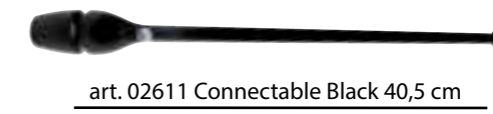

Pastorelli 40,50 cm CONNECTABLE Clubs mod. MASHA

Connectable plastic-rubber clubs, quick and safe to be connected without any adhesive tape. Minimum bounce.

1. Weight: 151-154 gr.
   - Length: 40,50 cm
2. **Cod fig.04762**