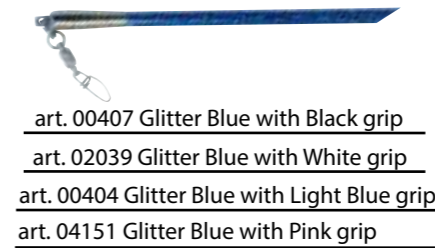

Pastorelli GLITTER Stick with Grip

Glitter fiberglass stick.
Fixed metallic part with rolling piston: both manufactured in titanium. Coloured silicon rubber grip.

- Weight: 29 gr.
- Length: 59,50 cm.
- Stick holder included
- F.I.G. approved **Cod. F.I.G.: 00400**

Our apparatus respect the norm valid today.