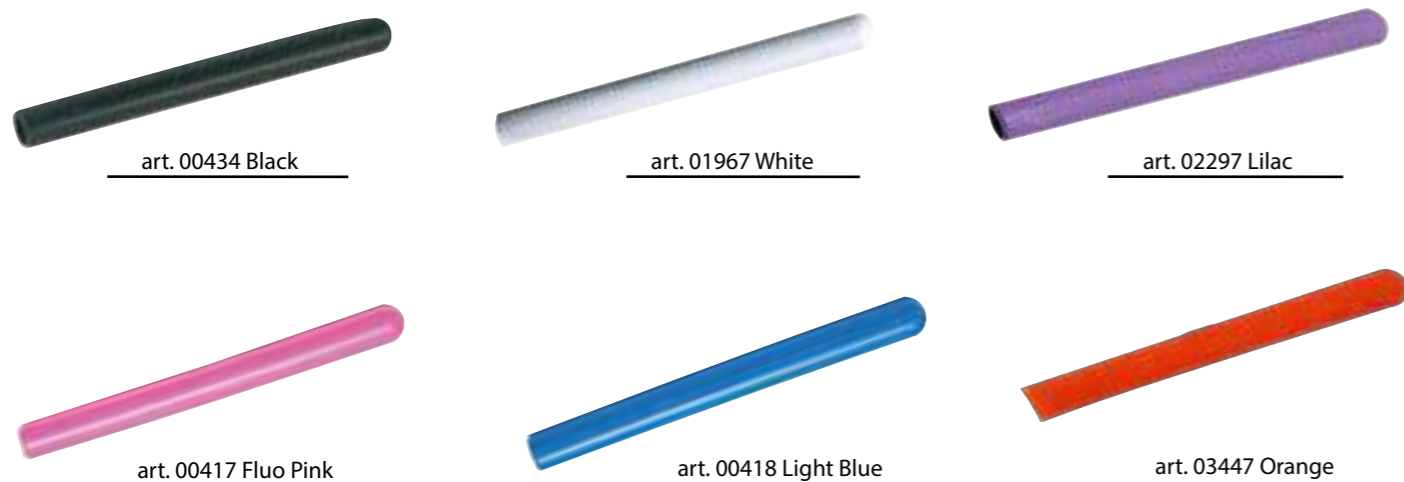

- Weight: 29 gr.
- Length: 59,50 cm.
- Stick holder included
- F.I.G. approved **Cod.F.I.G.: 00400**

Our apparatus respect the norm valid today.

## SPARE GRIP for Pastorelli stick

Attached with silicon glue.

Remove any remaining part of the previous grip before attaching.