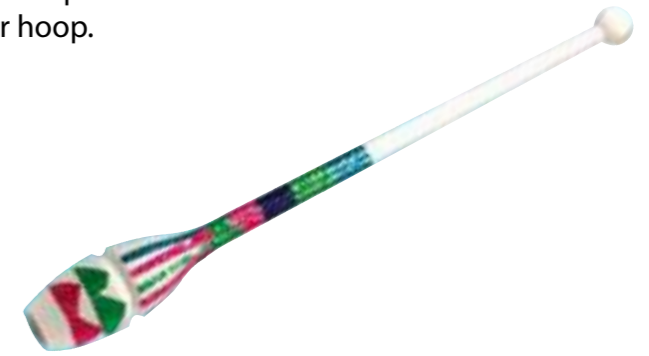

## Pastorelli GLITTER and METALLIC Adhesive Stripes

Glitter and metallic-looking adhesive stripes to decorate hoops and clubs.

6 adhesive stripes are enough to cover a 90cm - diameter hoop.

• Dimensions : 6cm x 50cm